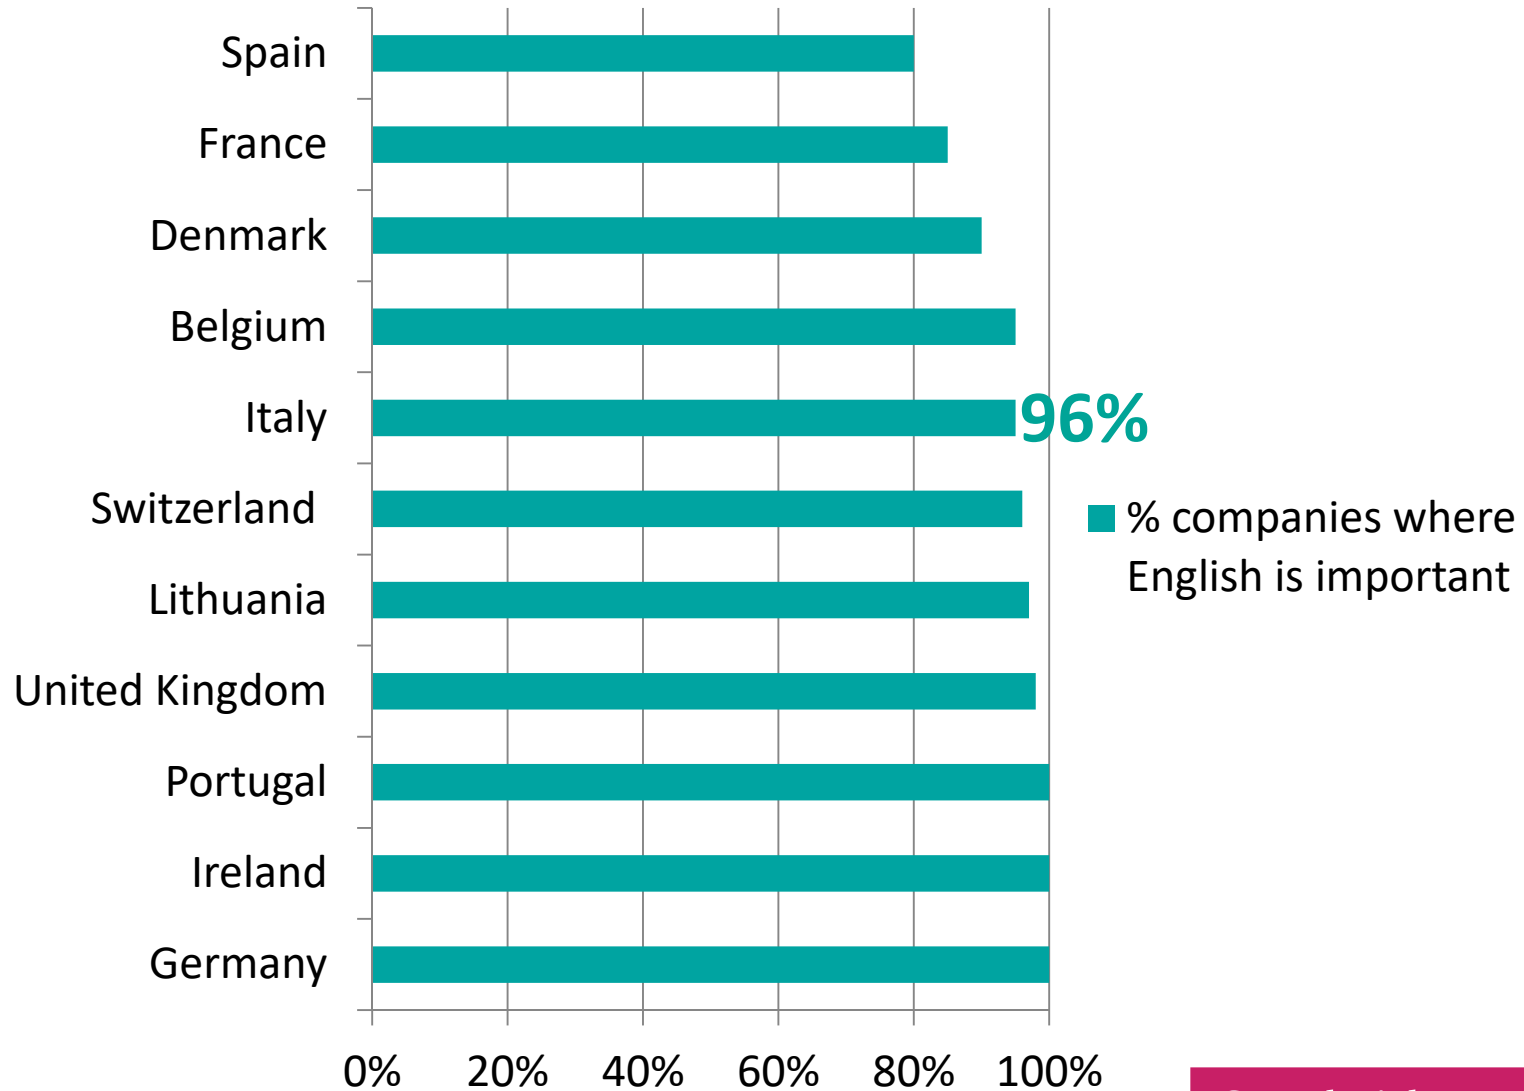

Importance English Skills in Member States?